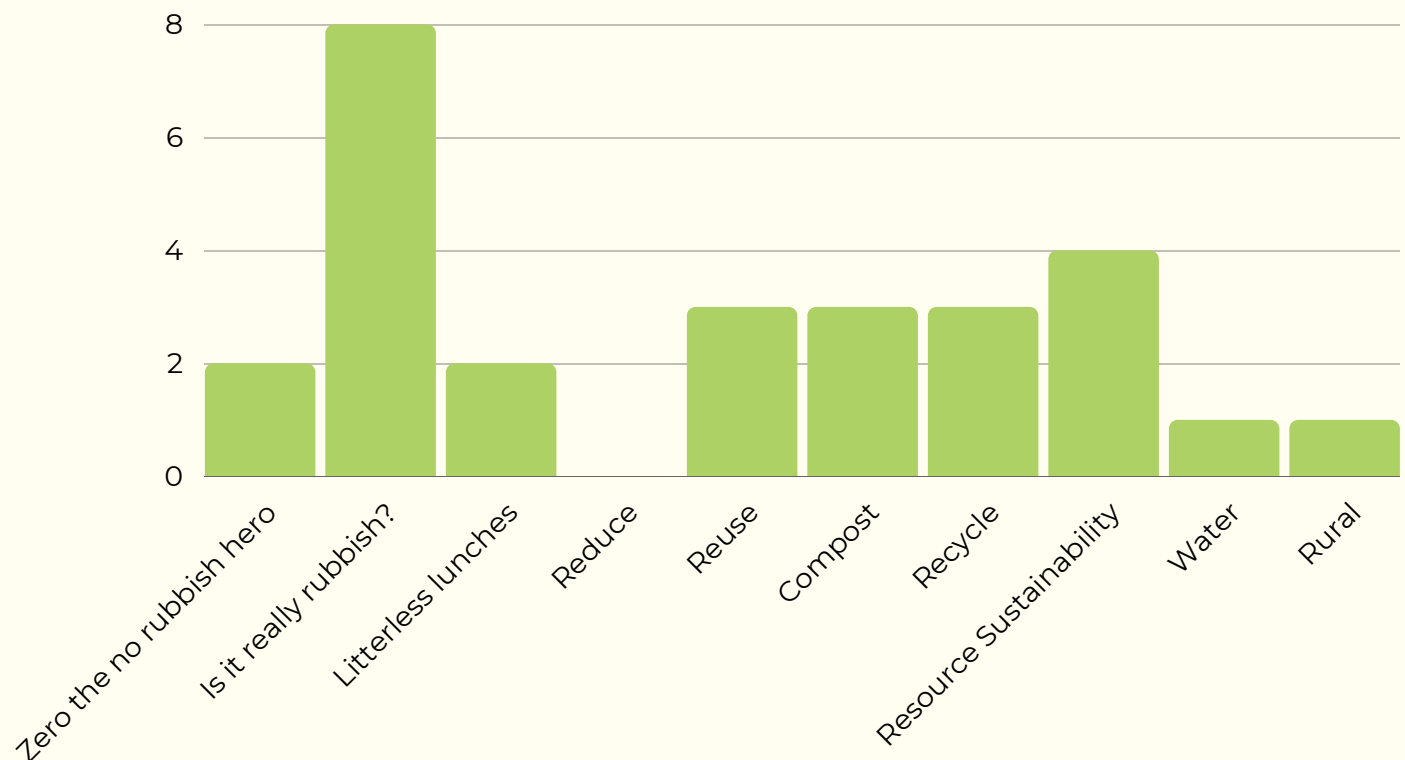

January - December 2022

Students taught

496 students

Covid-19 Protection Framework (traffic lights) was in place until September 2023.

Classes taught

27 classes

"Is it really rubbish?" was the most popular unit at schools and preschools this year.