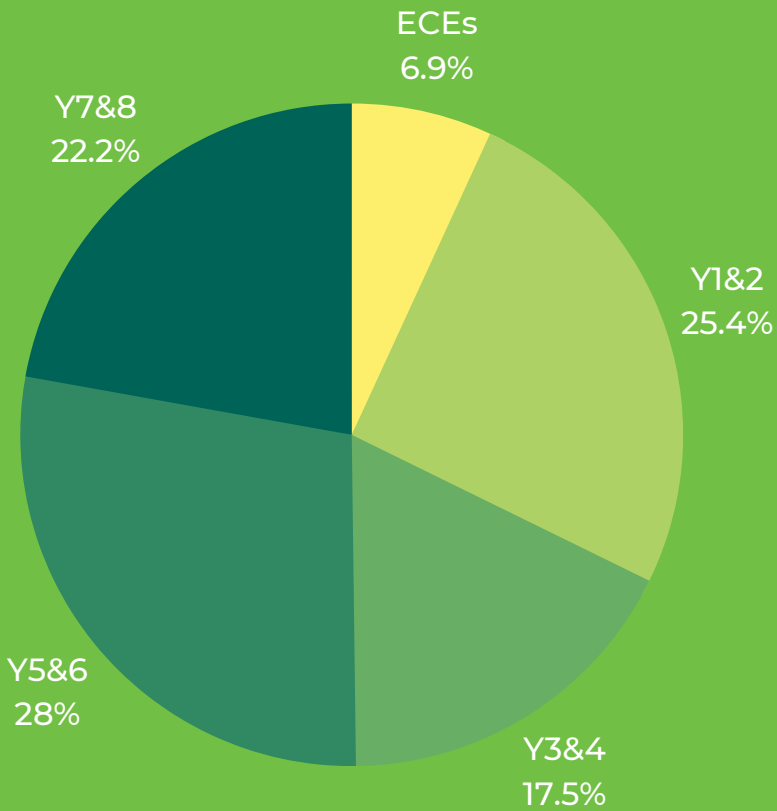

January - December 2022

Students taught

496 students

Covid-19 Protection Framework (traffic lights) was in place until September 2023.

Classes taught

27 classes

"Is it really rubbish?" was the most popular unit at schools and preschools this year.