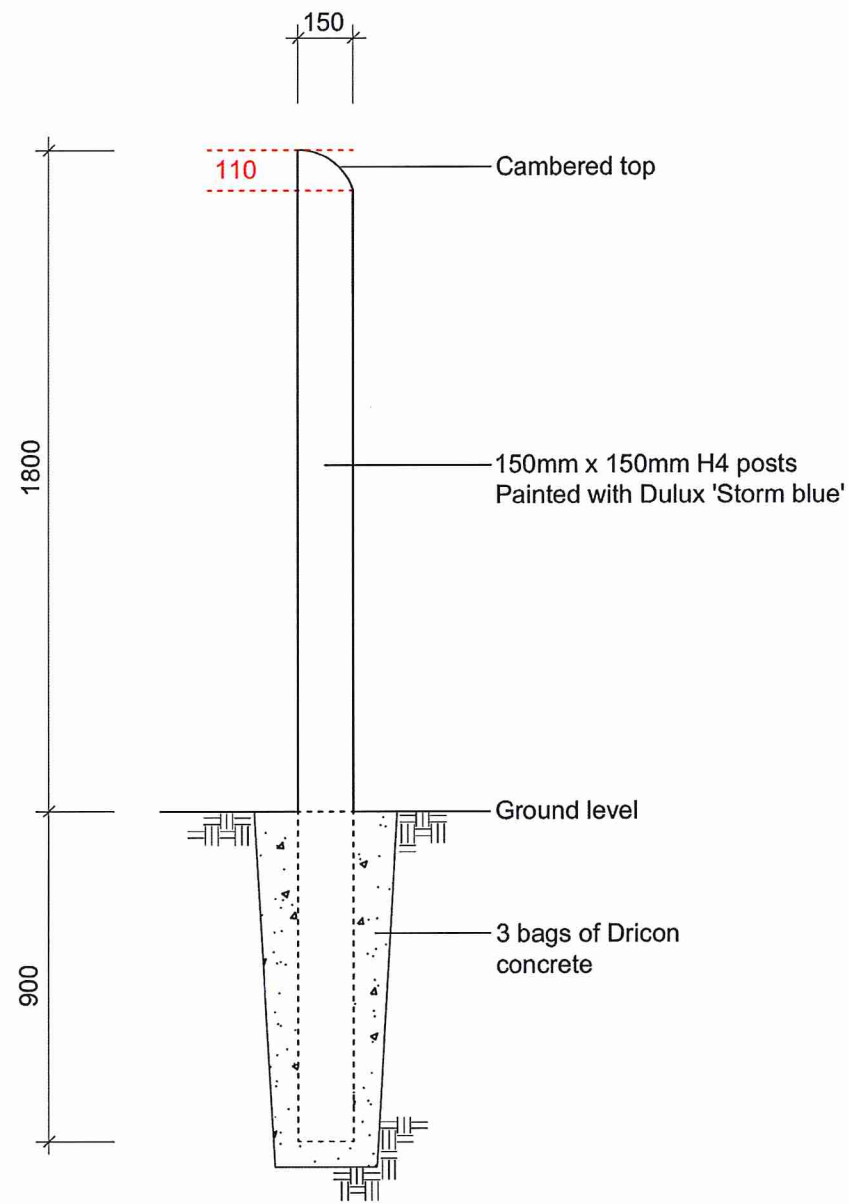

**Marker Posts** - Supplied from 'Art Effects' Thames

- Walkway post - 150mm x 150mm H4 posts, 2700mm long
  - Painted in Dulux 'Storm blue'
  - Install 900mm in the ground, 1800mm above ground level
  - Concreted in with 3 bags of Dricon
- Boundary post- 150mm x 150mm H4 posts, 1500mm long
  - Painted in Dulux 'Storm blue'
  - Install 50mm in the ground, 1000mm above ground level
  - Concreted in with 3 bags of Dricon

Dulux 'storm blue' paint is available from Guthrie Bowron Whitianga and ColourPlus Thames.

**Guthrie Bowron Whitianga** (stocks brand):

Address: Shop 1, 1 Blacksmith Lane  
 Phone: 07 866 0035  
 Fax: 07 866 0601  
 Email: sales@gbwhitianga.co.nz  
 Website: www.guthriebowron.co.nz

**ColourPlus Thames** (colour match):

Address: 448 Pollen Street  
 Phone: 07 868 6695  
 Fax: 07 868 6695  
 Email: thames@colourplus.co.nz  
 Website: www.colourplus.co.nz

Walkway Post

Boundary Post

Scale- 1:20 at A4  
 All measurements in mm