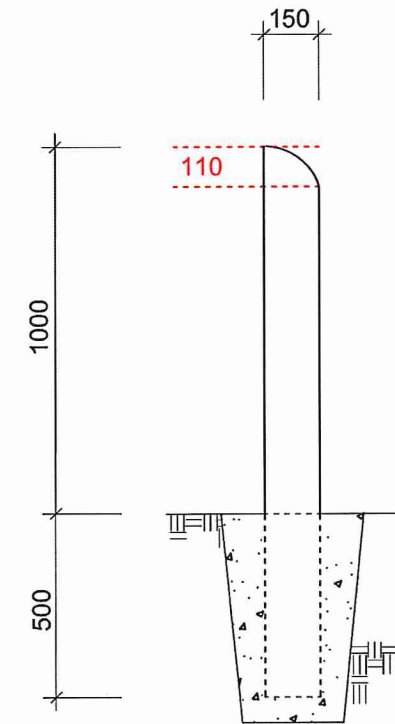

**Marker Posts** - Supplied from 'Art Effects' Thames

- Walkway post - 150mm x 150mm H4 posts, 2700mm long
  - Painted in Dulux 'Storm blue'
  - Install 900mm in the ground, 1800mm above ground level
  - Concreted in with 3 bags of Dricon
- Boundary post- 150mm x 150mm H4 posts, 1500mm long
  - Painted in Dulux 'Storm blue'
  - Install 50mm in the ground, 1000mm above ground level
  - Concreted in with 3 bags of Dricon

**ColourPlus Thames** (colour match):

Address: 448 Pollen Street  
 Phone: 07 868 6695  
 Fax: 07 868 6695  
 Email: thames@colourplus.co.nz  
 Website: www.colourplus.co.nz

Walkway Post

Boundary Post

Scale- 1:20 at A4  
 All measurements in mm