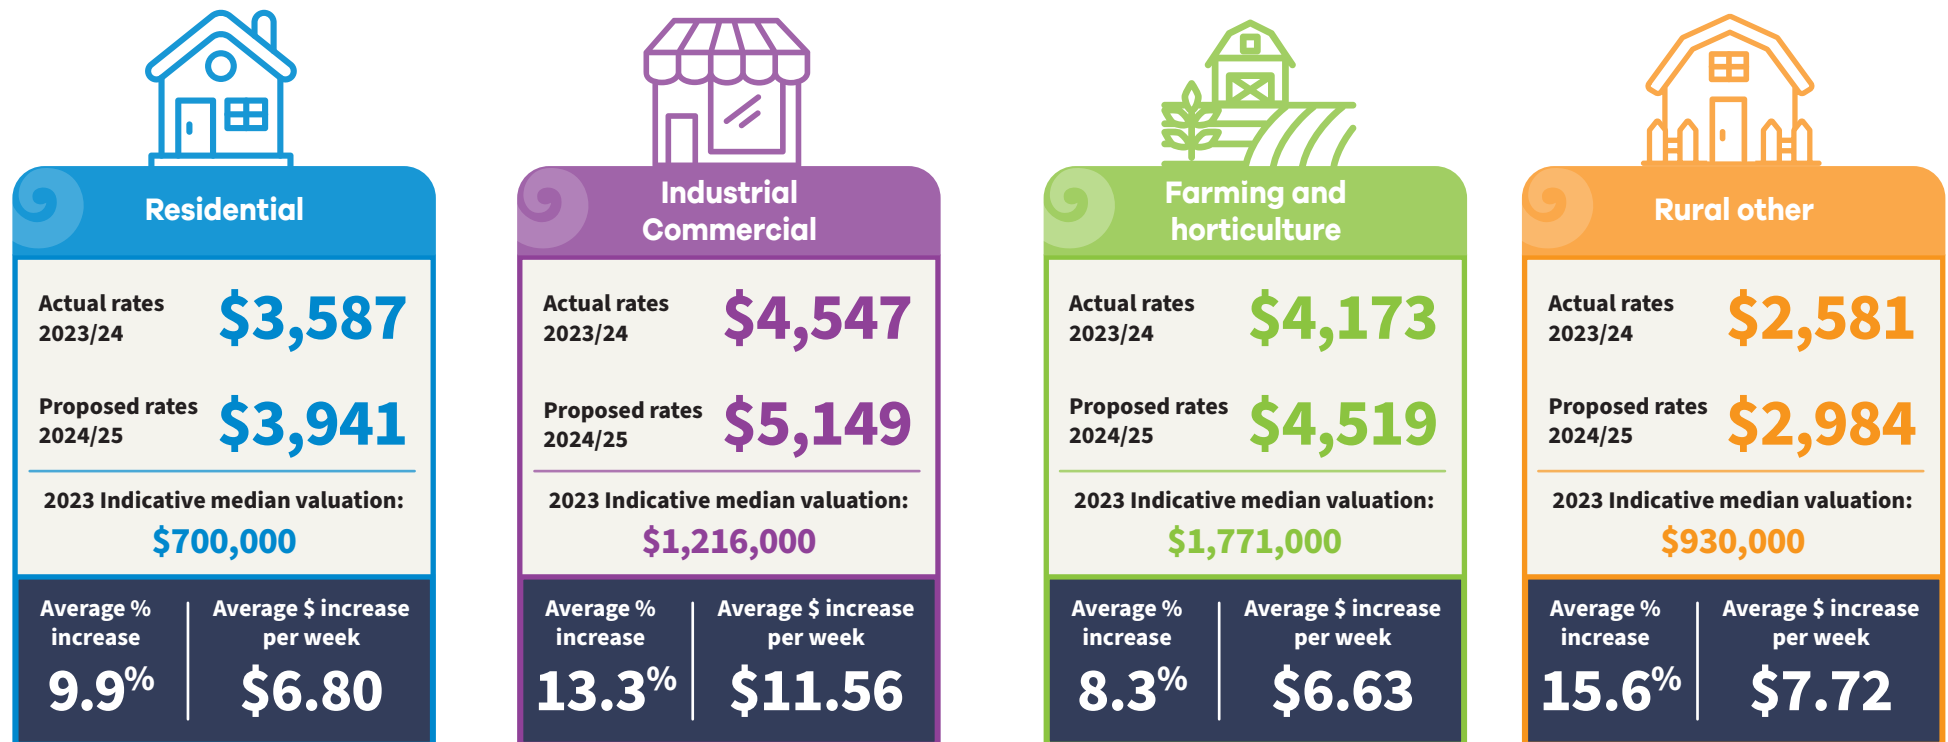

Ka tūtohi ki te panonitia ngā rēti ki te takiwā o Kauaeranga

Proposed rates changes Thames

Ka tūtohi ki te panonitia ngā rēti ki te takiwā o Te Ūmanga-Kapanga

Proposed rates changes Coromandel-Colville

Ka tūtohi ki te panonitia ngā rēti ki te takiwā o Te Whanganui-a-Hei

Proposed rates changes Mercury Bay

Ka tūtohi ki te panonitia ngā rēti ki te takiwā o te tonga-mā-rāwhiti

Proposed rates changes Tairua-Pāuanui

Ka tūtohi ki te panonitia ngā rēti ki te takiwā o te tonga-mā-rāwhiti

Proposed rates changes Whangamatā