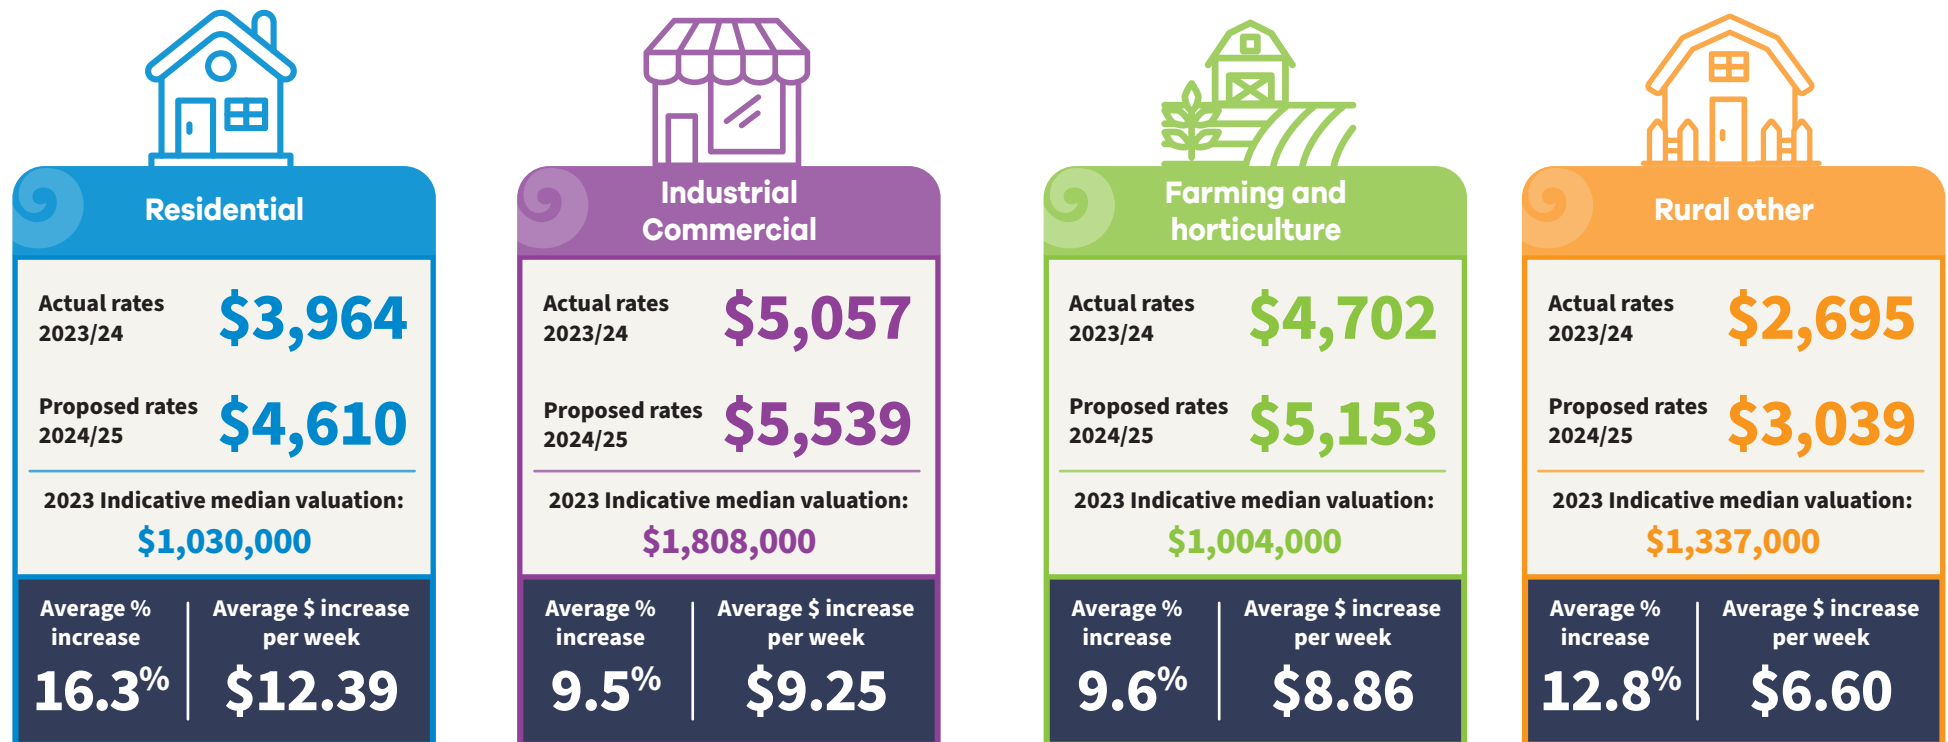

Ka tūtohi ki te panonitia ngā rēti ki te takiwā o Kauaeranga

Proposed rates changes Thames

Ka tūtohi ki te panonitia ngā rēti ki te takiwā o Te Ūmanga-Kapanga

Proposed rates changes Coromandel-Colville

Ka tūtohi ki te panonitia ngā rēti ki te takiwā o Te Whanganui-a-Hei

Proposed rates changes Mercury Bay

Ka tūtohi ki te panonitia ngā rēti ki te takiwā o te tonga-mā-rāwhiti

Proposed rates changes Tairua-Pāuanui

Ka tūtohi ki te panonitia ngā rēti ki te takiwā o te tonga-mā-rāwhiti

Proposed rates changes Whangamatā