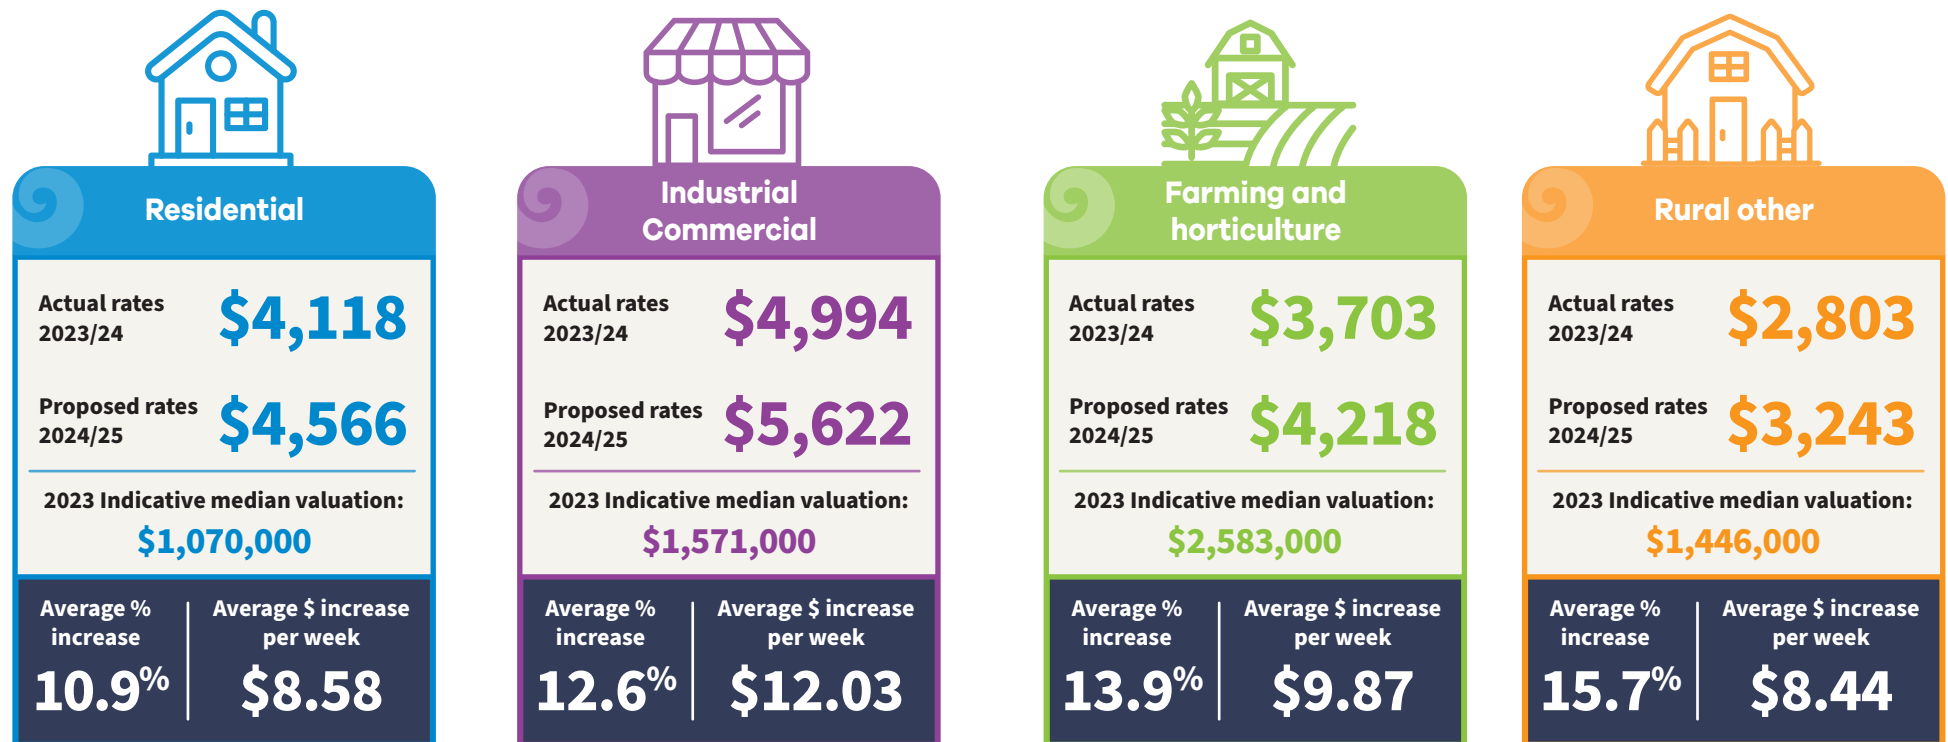

Ka tūtohi ki te panonitia ngā rēti ki te takiwā o Kauaeranga

Proposed rates changes Thames

Ka tūtohi ki te panonitia ngā rēti ki te takiwā o Te Ūmanga-Kapanga

Proposed rates changes Coromandel-Colville

Ka tūtohi ki te panonitia ngā rēti ki te takiwā o Te Whanganui-a-Hei

Proposed rates changes Mercury Bay

Ka tūtohi ki te panonitia ngā rēti ki te takiwā o te tonga-mā-rāwhiti

Proposed rates changes Tairua-Pāuanui

Ka tūtohi ki te panonitia ngā rēti ki te takiwā o te tonga-mā-rāwhiti

Proposed rates changes Whangamatā