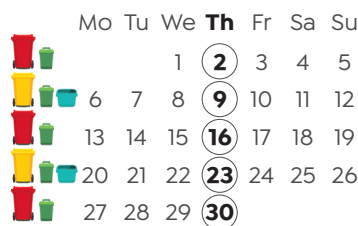

Put your bins kerbside by 7.30am with the logo facing towards the road. Place them as close as possible to the kerb with about 30cm between each bin.

For more information, please visit tcdc.govt.nz/newkerbside

THURSDAY COLLECTIONS

Services for summer peak collections will be posted in December on this page.

SEPTEMBER 2023

OCTOBER 2023

NOVEMBER 2023

DECEMBER 2023

JANUARY 2024

FEBRUARY 2024

MARCH 2024

APRIL 2024

MAY 2024

JUNE 2024

JULY 2024

AUGUST 2024

SEPTEMBER 2024

OCTOBER 2024