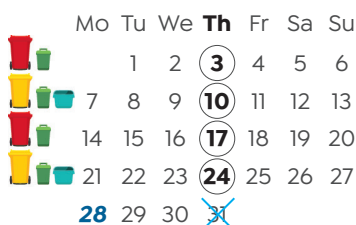

THURSDAY COLLECTIONS

Services for summer peak collections will be posted in December on this page.

SEPTEMBER 2023

OCTOBER 2023

NOVEMBER 2023

DECEMBER 2023

JANUARY 2024

FEBRUARY 2024

MARCH 2024

APRIL 2024

MAY 2024

JUNE 2024

JULY 2024

AUGUST 2024

SEPTEMBER 2024

OCTOBER 2024