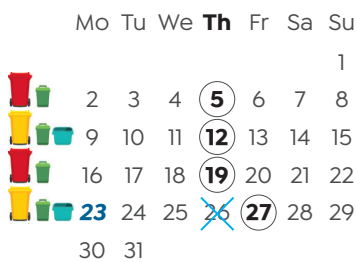

Put your bins kerbside by 7.30am with the logo facing towards the road. Place them as close as possible to the kerb with about 30cm between each bin.

For more information, please visit tcdc.govt.nz/newkerbside

THURSDAY COLLECTIONS

Services for summer peak collections will be posted in December on this page.

SEPTEMBER 2023

OCTOBER 2023

NOVEMBER 2023

DECEMBER 2023

JANUARY 2024

FEBRUARY 2024