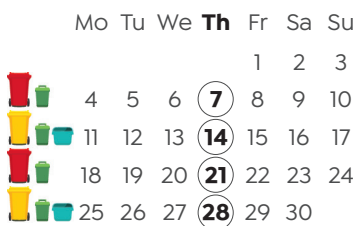

KERBSIDE COLLECTION CALENDAR SEPT 2023-DEC 2024

RUBBISH AND RECYCLING COLLECTIONS FROM 4 SEPTEMBER 2023 - 31 DECEMBER 2024

TAIRUA

RED WEEKS ARE FOR

- FOOD SCRAPS
- GENERAL RUBBISH

YELLOW WEEKS ARE FOR

- MIXED RECYCLING
- GLASS CRATE
- FOOD SCRAPS

- KEY**
- 2** COLLECTION DAY
 - X** COLLECTION DAY CHANGE
 - 2** PUBLIC HOLIDAY
 - PEAK COLLECTION

RUBBISH COLLECTION PAYMENT WILL BE VIA A 'PAY AS YOU THROW (PAYT)' SYSTEM.

You will need to buy a tag from a participating retailer and attach that tag to the rubbish bin lid before collection.

Put your bins kerbside by 7.30am with the logo facing towards the road. Place them as close as possible to the kerb with about 30cm between each bin.

For more information, please visit tcdc.govt.nz/newkerbside

THURSDAY COLLECTIONS

Services for summer peak collections will be posted in December on this page.

SEPTEMBER 2023

OCTOBER 2023

NOVEMBER 2023

DECEMBER 2023

JANUARY 2024

FEBRUARY 2024