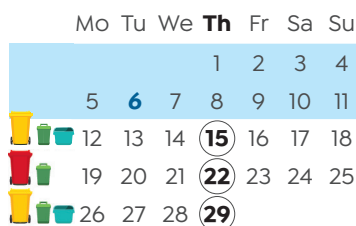

Put your bins kerbside by 7.30am with the logo facing towards the road. Place them as close as possible to the kerb with about 30cm between each bin.

For more information, please visit tcdc.govt.nz/newkerbside

THURSDAY COLLECTIONS

Services for summer peak collections will be posted in December on this page.

SEPTEMBER 2023

OCTOBER 2023

NOVEMBER 2023

DECEMBER 2023

JANUARY 2024

FEBRUARY 2024

MARCH 2024

APRIL 2024

MAY 2024

JUNE 2024

JULY 2024

AUGUST 2024

SEPTEMBER 2024

OCTOBER 2024