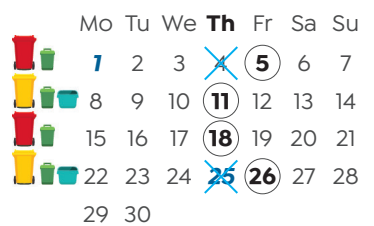

Put your bins kerbside by 7.30am with the logo facing towards the road. Place them as close as possible to the kerb with about 30cm between each bin.

For more information, please visit tcdc.govt.nz/newkerbside

THURSDAY COLLECTIONS

Services for summer peak collections will be posted in December on this page.

SEPTEMBER 2023

OCTOBER 2023

NOVEMBER 2023

DECEMBER 2023

JANUARY 2024

FEBRUARY 2024

MARCH 2024

APRIL 2024

MAY 2024

JUNE 2024

JULY 2024

AUGUST 2024

SEPTEMBER 2024

OCTOBER 2024