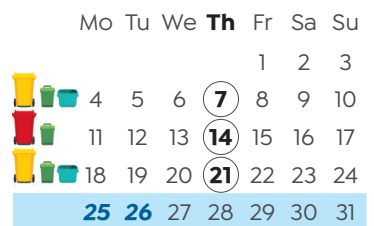

Put your bins kerbside by 7.30am with the logo facing towards the road. Place them as close as possible to the kerb with about 30cm between each bin.

For more information, please visit tcdc.govt.nz/newkerbside

THURSDAY COLLECTIONS

Services for summer peak collections will be posted in December on this page.

SEPTEMBER 2023

OCTOBER 2023

NOVEMBER 2023

DECEMBER 2023

JANUARY 2024

FEBRUARY 2024

MARCH 2024

APRIL 2024

MAY 2024

JUNE 2024

JULY 2024

AUGUST 2024

SEPTEMBER 2024

OCTOBER 2024