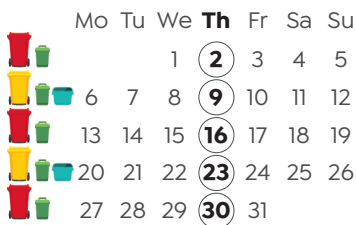

Put your bins kerbside by 7.30am with the logo facing towards the road. Place them as close as possible to the kerb with about 30cm between each bin.

For more information, please visit tcdc.govt.nz/newkerbside

THURSDAY COLLECTIONS

Services for summer peak collections will be posted in December on this page.

SEPTEMBER 2023

OCTOBER 2023

NOVEMBER 2023

DECEMBER 2023

JANUARY 2024

FEBRUARY 2024

MARCH 2024

APRIL 2024

MAY 2024

JUNE 2024

JULY 2024

AUGUST 2024

SEPTEMBER 2024

OCTOBER 2024