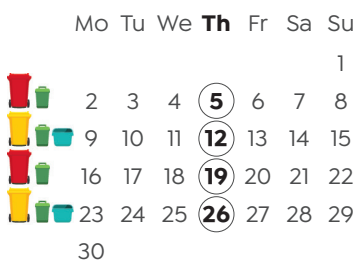

THURSDAY COLLECTIONS

Services for summer peak collections will be posted in December on this page.

SEPTEMBER 2023

OCTOBER 2023

NOVEMBER 2023

DECEMBER 2023

JANUARY 2024

FEBRUARY 2024

MARCH 2024

APRIL 2024

MAY 2024

JUNE 2024

JULY 2024

AUGUST 2024

SEPTEMBER 2024

OCTOBER 2024