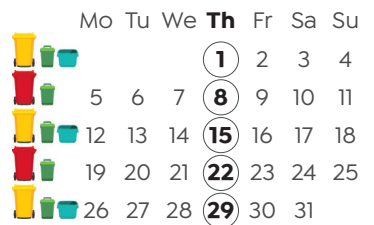

THURSDAY COLLECTIONS

Services for summer peak collections will be posted in December on this page.

SEPTEMBER 2023

OCTOBER 2023

NOVEMBER 2023

DECEMBER 2023

JANUARY 2024

FEBRUARY 2024

MARCH 2024

APRIL 2024

MAY 2024

JUNE 2024

JULY 2024

AUGUST 2024

SEPTEMBER 2024

OCTOBER 2024