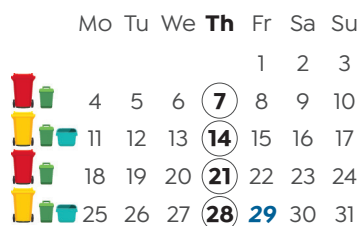

THURSDAY COLLECTIONS

Services for summer peak collections will be posted in December on this page.

SEPTEMBER 2023

OCTOBER 2023

NOVEMBER 2023

DECEMBER 2023

JANUARY 2024

FEBRUARY 2024

MARCH 2024

APRIL 2024

MAY 2024

JUNE 2024

JULY 2024

AUGUST 2024

SEPTEMBER 2024

OCTOBER 2024