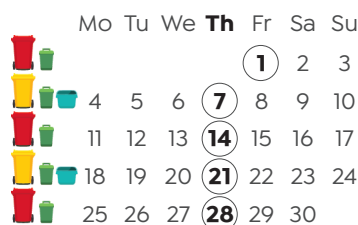

NOVEMBER 2024