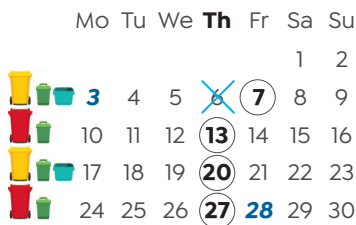

THURSDAY COLLECTIONS

Services for summer peak collections will be posted in December on this page.

SEPTEMBER 2023

OCTOBER 2023

NOVEMBER 2023

DECEMBER 2023

JANUARY 2024

FEBRUARY 2024

MARCH 2024

APRIL 2024

MAY 2024

JUNE 2024

JULY 2024

AUGUST 2024

SEPTEMBER 2024

OCTOBER 2024