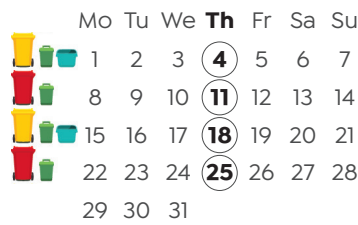

THURSDAY COLLECTIONS

Services for summer peak collections will be posted in December on this page.

SEPTEMBER 2023

OCTOBER 2023

NOVEMBER 2023

DECEMBER 2023

JANUARY 2024

FEBRUARY 2024

MARCH 2024

APRIL 2024

MAY 2024

JUNE 2024

JULY 2024

AUGUST 2024

SEPTEMBER 2024

OCTOBER 2024